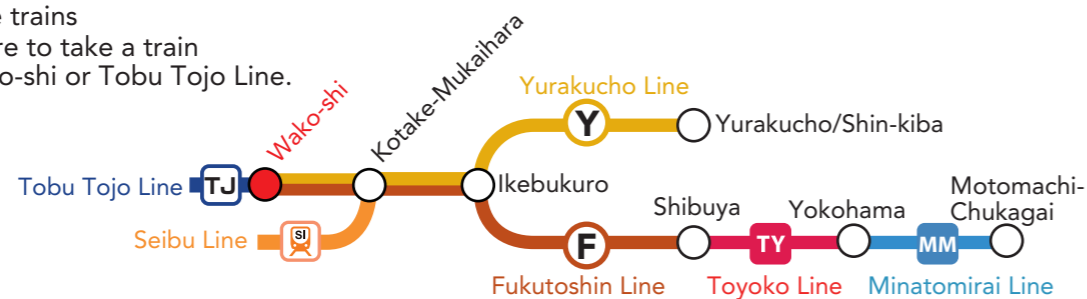

Visiting RIKEN BSI

1. Address

RIKEN Brain Science Institute 2-1 Hirosawa Wako City, Saitama 351-0198 JAPAN

2. Transportation

Station Name: Wako-shi Station

Tobu Tojo Line (12 minutes from Ikebukuro)

Tokyo Metro Yurakucho Line (40 minutes from Yurakucho Station)

Tokyo Metro Fukutoshin Line (30 minutes from Shibuya Station)

From Wako-shi Station to RIKEN BSI

approx. 15 minutes on foot

approx. 10 minutes by bus (Seibu Bus #39 bound for Oizumigakuen)

approx. 10 minutes by taxi

3. Public Transportation Guide

Through service trains
Please make sure to take a train
leaving for Wako-shi or Tobu Tojo Line.

4. Wako City Map

5. RIKEN Wako Campus Map