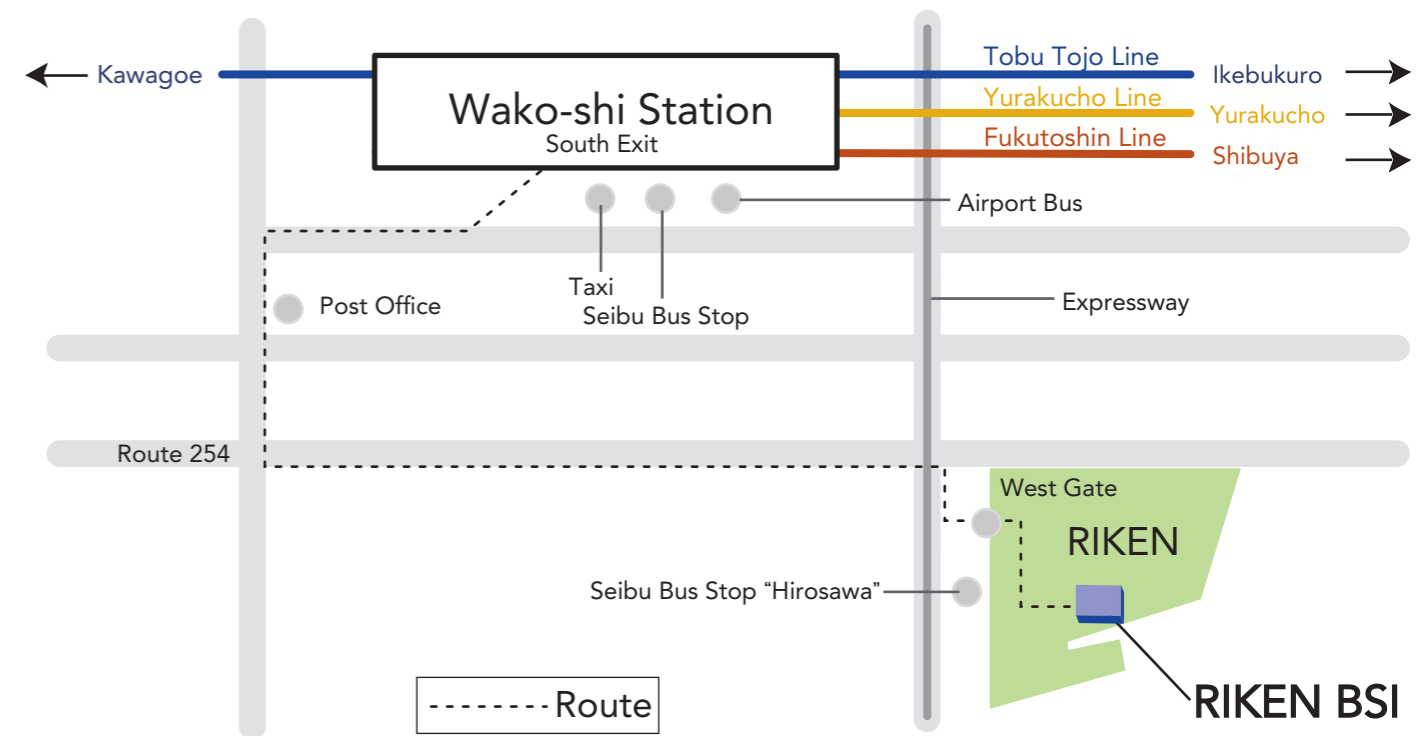

Visiting RIKEN BSI

1. Address

RIKEN Brain Science Institute 2-1 Hirosawa Wako City, Saitama 351-0198 JAPAN

2. Transportation

Station Name: Wako-shi Station

Tobu Tojo Line (12 minutes from Ikebukuro)

Tokyo Metro Yurakucho Line (40 minutes from Yurakucho Station)

Tokyo Metro Fukutoshin Line (30 minutes from Shibuya Station)

From Wako-shi Station to RIKEN BSI

approx. 15 minutes on foot

approx. 10 minutes by bus (Seibu Bus #39 bound for Oizumigakuen)

approx. 10 minutes by taxi

3. Public Transportation Guide

Through service trains
Please make sure to take a train
leaving for Wako-shi or Tobu Tojo Line.

4. Wako City Map

5. RIKEN Wako Campus Map