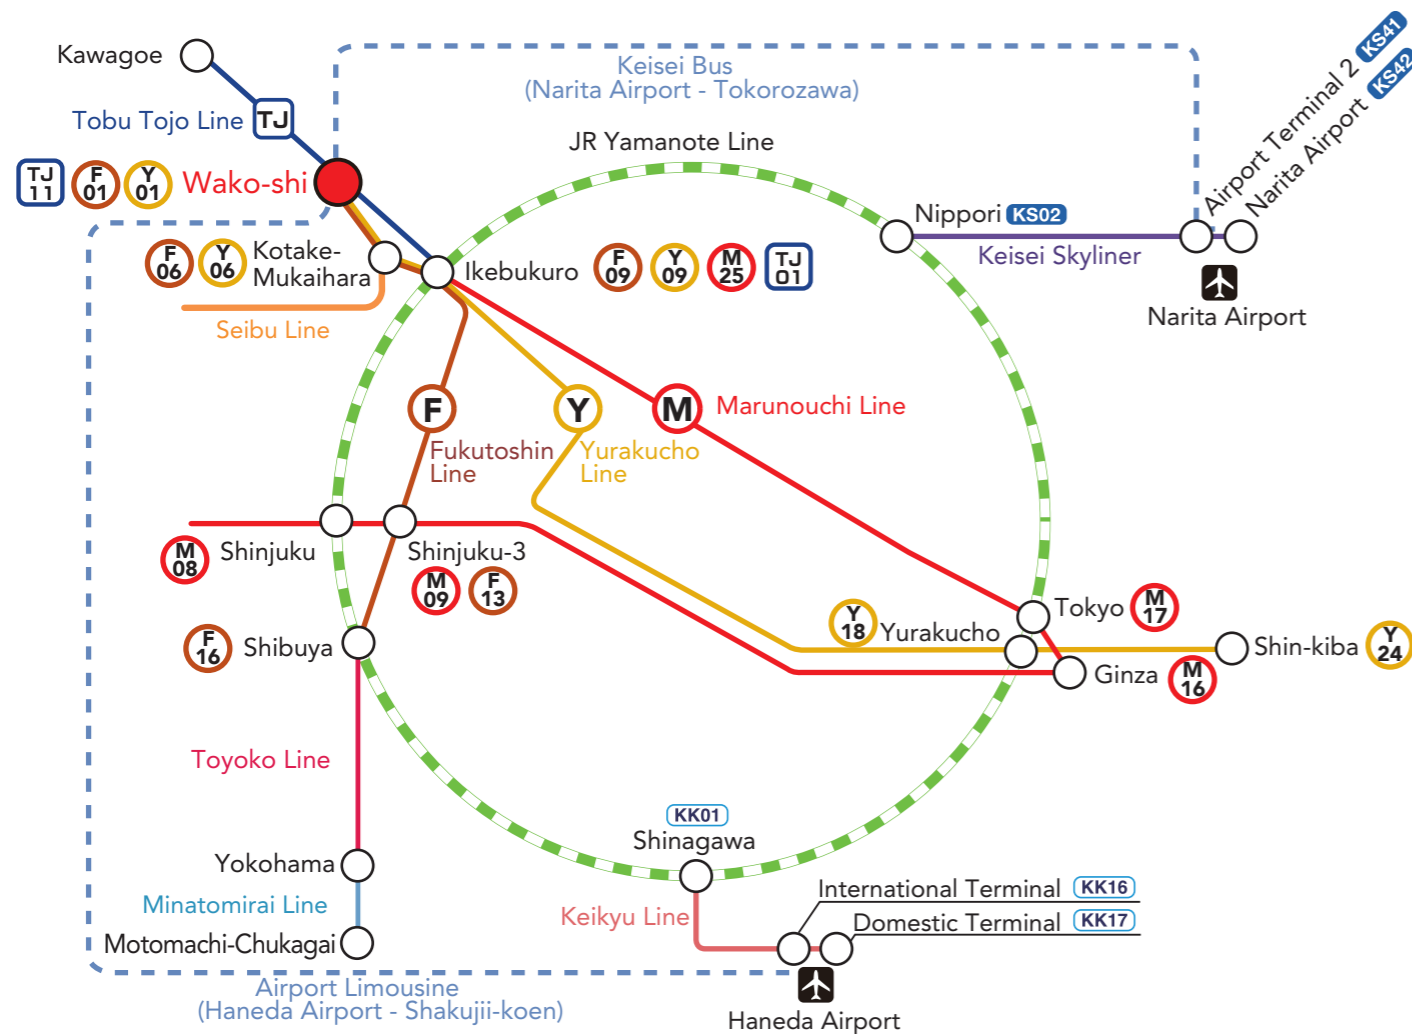

Visiting RIKEN BSI

1. Address

RIKEN Brain Science Institute 2-1 Hirosawa Wako City, Saitama 351-0198 JAPAN

2. Transportation

Station Name: Wako-shi Station

Tobu Tojo Line (12 minutes from Ikebukuro)

Tokyo Metro Yurakucho Line (40 minutes from Yurakucho Station)

Tokyo Metro Fukutoshin Line (30 minutes from Shibuya Station)

From Wako-shi Station to RIKEN BSI

approx. 15 minutes on foot

approx. 10 minutes by bus (Seibu Bus #39 bound for Oizumigakuen)

approx. 10 minutes by taxi

3. Public Transportation Guide

Through service trains
Please make sure to take a train
leaving for Wako-shi or Tobu Tojo Line.

4. Wako City Map

5. RIKEN Wako Campus Map